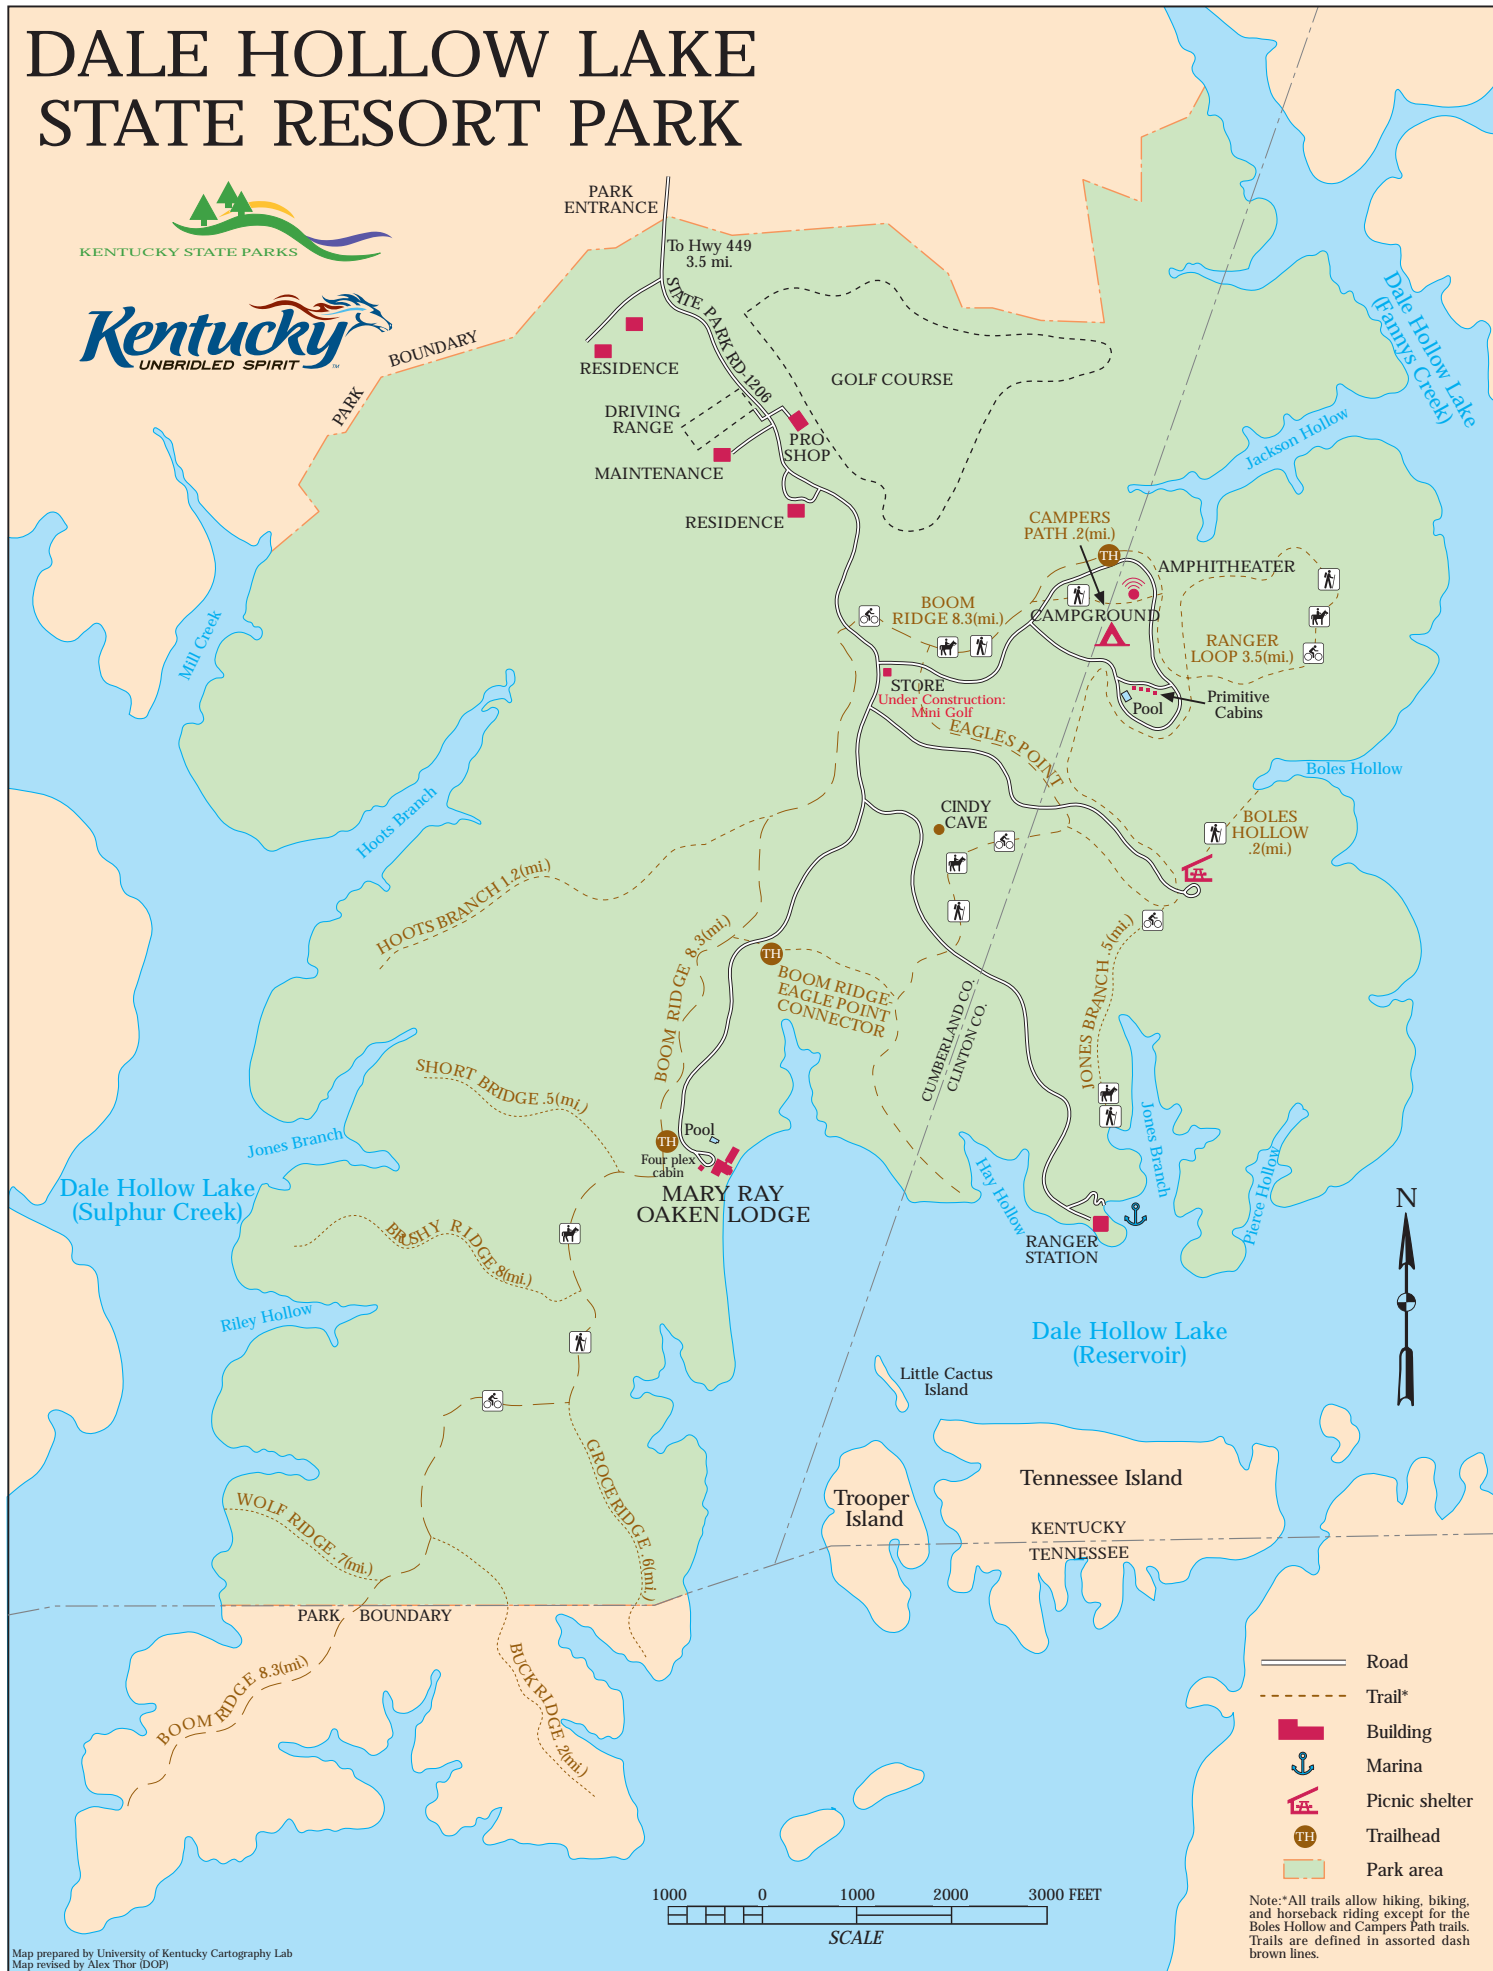

DALE HOLLOW LAKE STATE RESORT PARK

- Road
- Trail*
- Building
- Marina
- Picnic shelter
- Trailhead
- Park area

Note: *All trails allow hiking, biking, and horseback riding except for the Boles Hollow and Campers Path trails. Trails are defined in assorted dash brown lines.