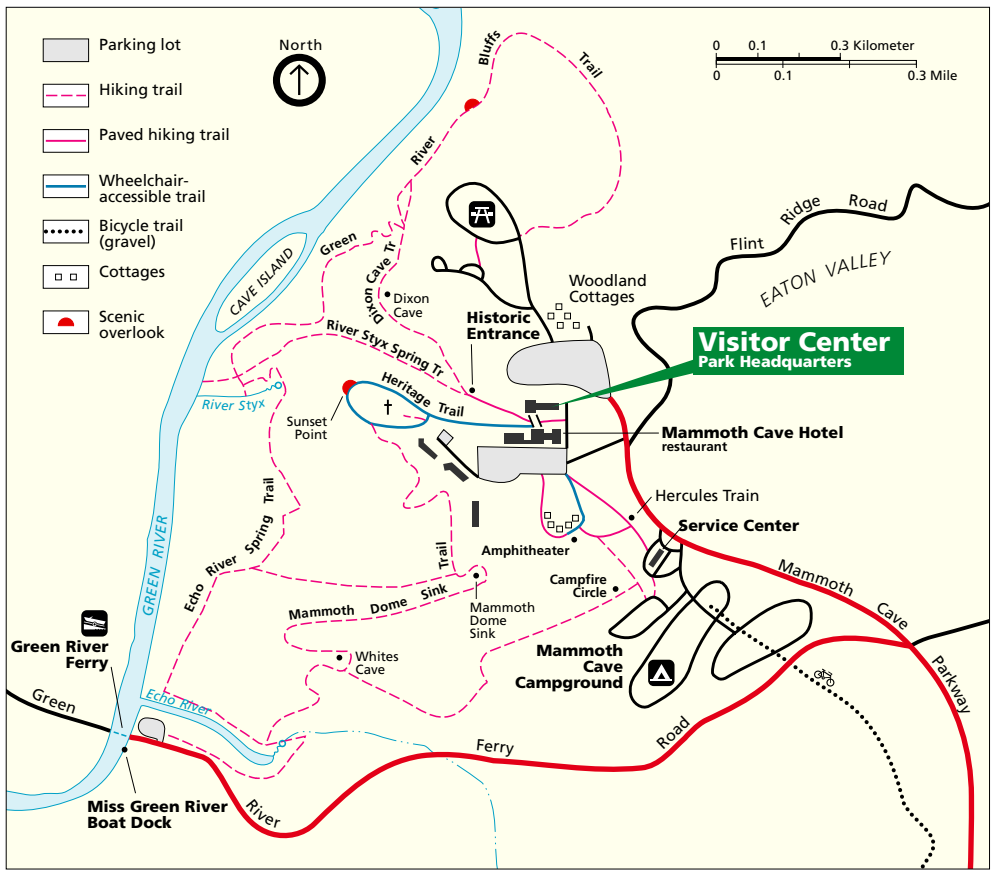

-  Parking lot
-  Hiking trail
-  Paved hiking trail
-  Wheelchair-accessible trail
-  Bicycle trail (gravel)
-  Cottages
-  Scenic overlook

Visitor Center
Park Headquarters

Mammoth Cave Hotel
restaurant

Heritage Trail

River Styx Spring Tr

Green River Spring Tr

CAVE ISLAND

Echo River Spring Trail

Echo River

GREEN RIVER

Miss Green River Boat Dock

Whites Cave

Mammoth Dome Sink

Mammoth Dome Sink

Amphitheater

Campfire Circle

Hercules Train

Sunset Point

Heritage Trail

Cottages

Scenic overlook

Parking lot

Hiking trail