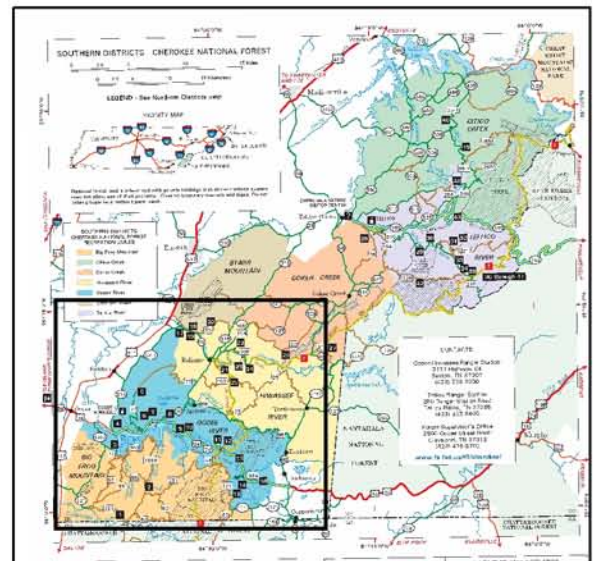

Ocoee River Recreation Zone

3	Kings Slough Launch	
4	Parkville Beach	
5	Chilhowee	
6	Parkville Launches	
7	Mac Point Beach	
8	Parkville Lake	
9	Big Creek Launch	
10	Caney Creek Launch	
11	Rogers Branch Launch	
12	Thunder Rock	
13	Ocoee Whitewater Center	
14	Upper Put-In	
15	Tumbling Creek	
16	Ocoee Scenic Byway	

Vicinity Map for Recreation Zones
Southern Districts, Cherokee National Forest