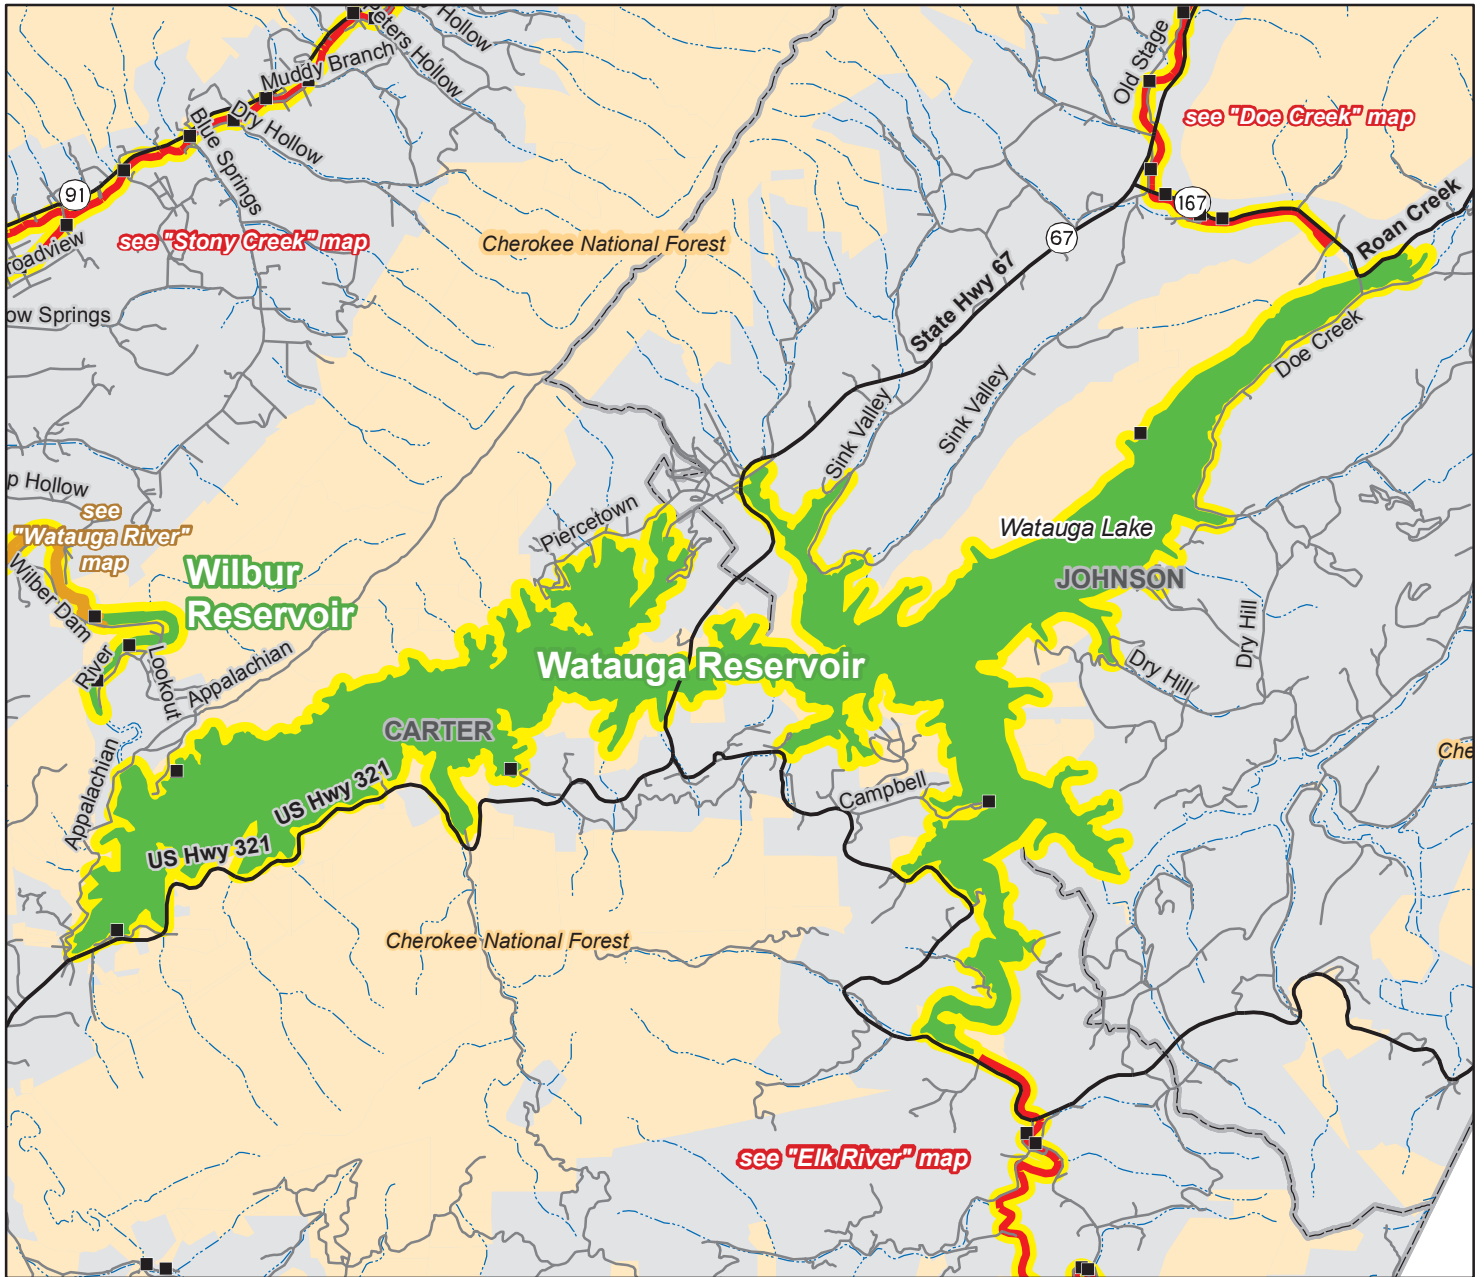

Stocked Trout Program

Watauga Reservoir & Wilbur Reservoir

- Trout Stream or Lake
- Trout Reservoir
- Trout Tailwater
- Winter Trout Stream or Lake
- Stocking Site