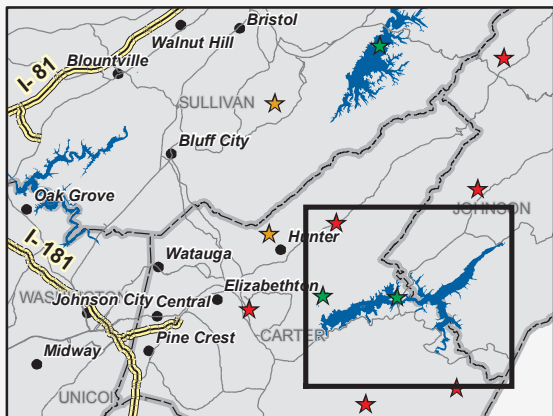

Stocked Trout Program

Watauga Reservoir & Wilbur Reservoir

- Trout Stream or Lake
- Trout Reservoir
- Trout Tailwater
- Winter Trout Stream or Lake
- Stocking Site