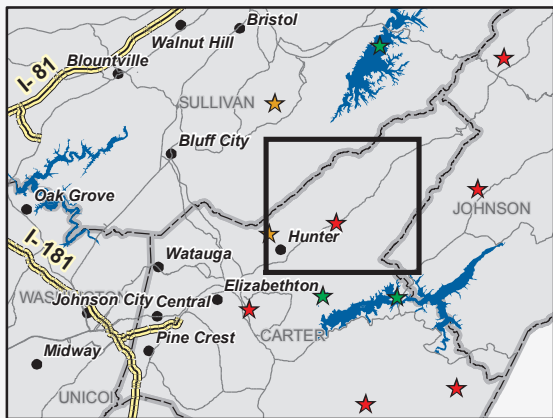

Stocked Trout Program Stony Creek

see "Watauga River" map

- Trout Stream or Lake
- Trout Reservoir
- Trout Tailwater
- Winter Trout Stream or Lake
- Stocking Site