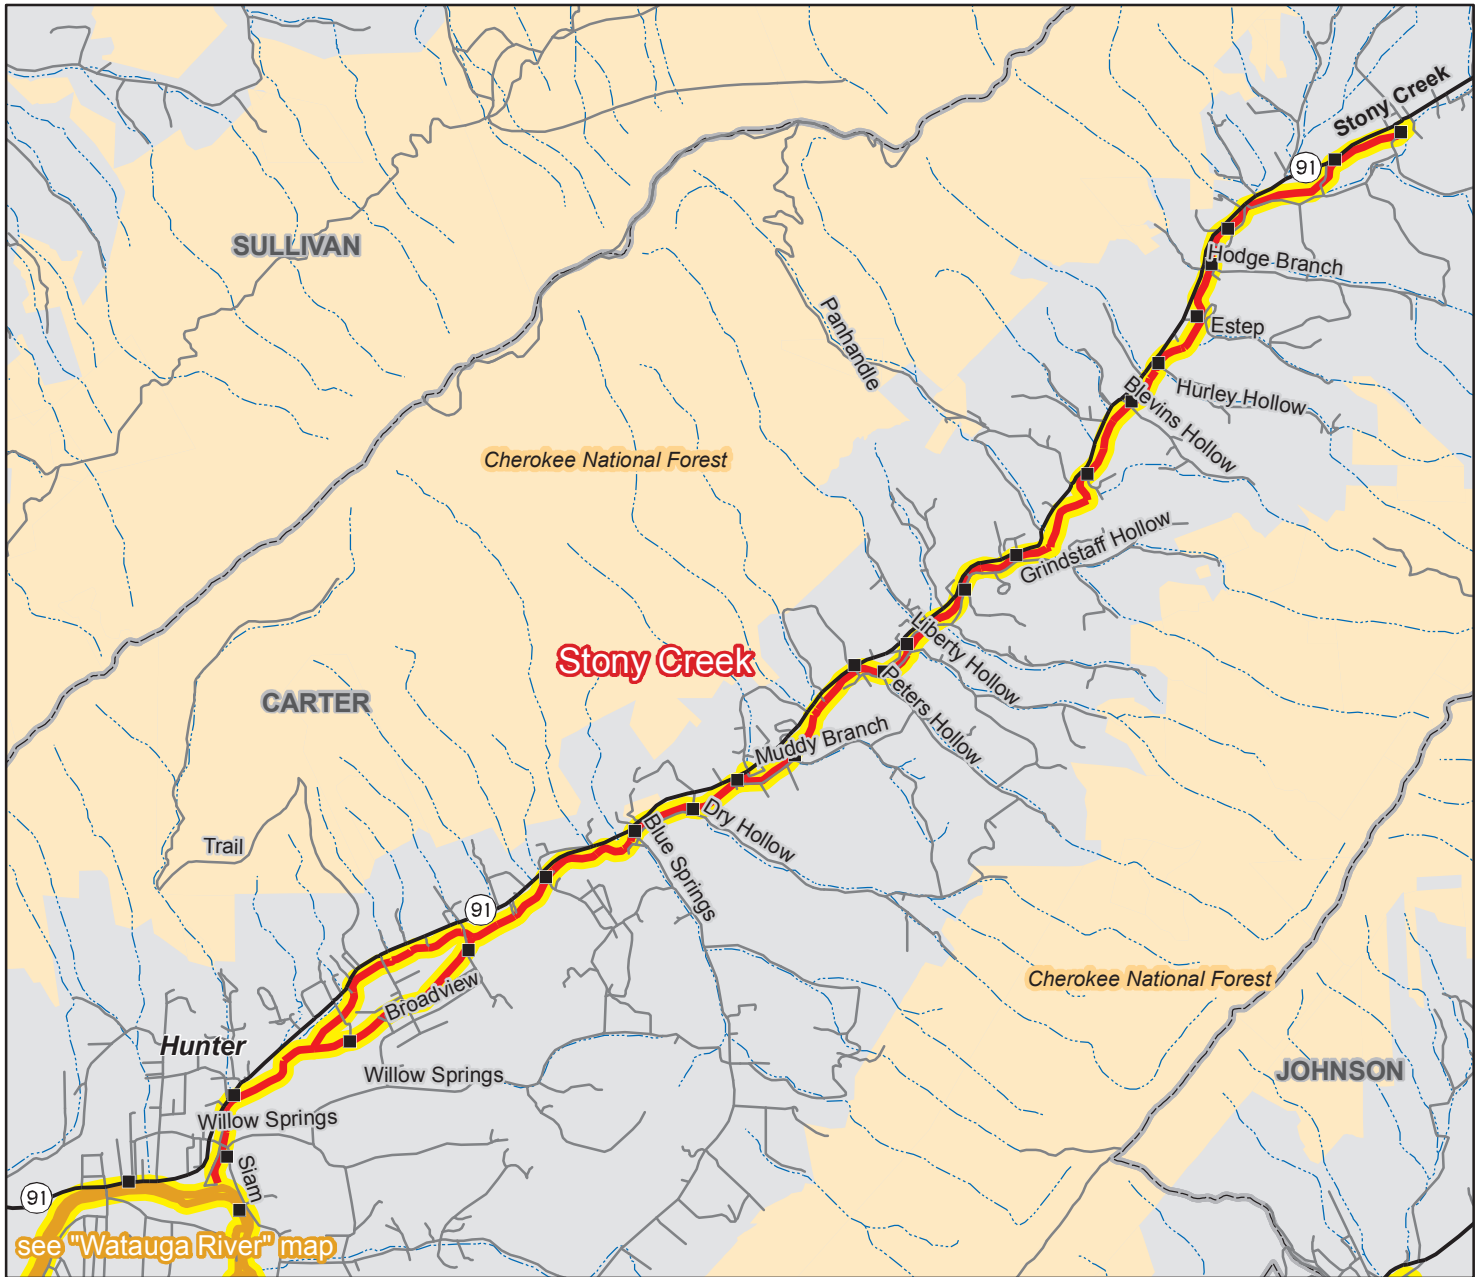

Stocked Trout Program Stony Creek

see "Watauga River" map

- Trout Stream or Lake
- Trout Reservoir
- Trout Tailwater
- Winter Trout Stream or Lake
- Stocking Site